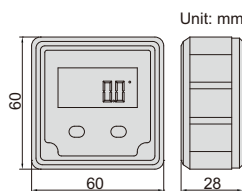

Code	Range	Resolution	Accuracy
2179-360	0-360° (90°x4)	0.05° (=0.873mm/m)	at 0° and 90°: ±0.1°; at others: ±0.2°

**DISPLAY FLIPS OVER WHEN THE BOTTOM FACES UP**

**WORKING TEMPERATURE -5°C ~ 50°C**

**BACKLIGHT**

## DIGITAL LEVEL AND SLOPE METER

**ABSOLUTE LEVEL**

**MAGNETIC BOTTOM**

2170-1

- Used as level and slope meter
- Aluminum frame
- Magnetic bottom
- The display flips over when the bottom faces up
- The backlight is on automatically when in use, and automatically off in 15 seconds after use
- The sea level is permanently set inside the chip, zero setting is not needed when battery is replaced
- Buttons: ON/OFF, ZERO, absolute and incremental measurement
- One AAA battery, automatic power off in 5 minutes