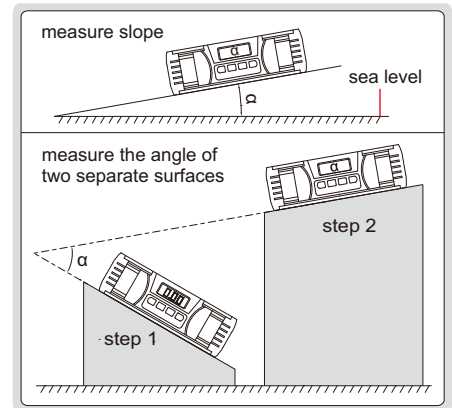

## DIGITAL LEVEL AND SLOPE METER

2175-360

- IP67 dust/waterproof
- Used as level and slope meter
- Aluminum frame, shock absorbing rubber end caps
- Magnetic bottom with V-groove for shafts
- The sea level is permanently set inside the chip, zero setting is not needed when batteries are replaced
- Buttons: ON/OFF, backlight/buzzer alarm, absolute and incremental measurement, unit (mm/m, %, °), HOLD (keep the reading)
- Three AAA batteries, automatic power off

Code	Range	Resolution	Accuracy
2179-360	0-360° (90°x4)	0.05° (=0.873mm/m)	at 0° and 90°: ±0.1°; at others: ±0.2°

**DISPLAY FLIPS OVER WHEN THE BOTTOM FACES UP**

**WORKING TEMPERATURE -5°C ~ 50°C**

**BACKLIGHT**

## DIGITAL LEVEL AND SLOPE METER

**ABSOLUTE LEVEL**

**MAGNETIC BOTTOM**

2170-1

- Used as level and slope meter
- Aluminum frame
- Magnetic bottom
- The display flips over when the bottom faces up
- The backlight is on automatically when in use, and automatically off in 15 seconds after use
- The sea level is permanently set inside the chip, zero setting is not needed when battery is replaced
- Buttons: ON/OFF, ZERO, absolute and incremental measurement
- One AAA battery, automatic power off in 5 minutes

Code	Range	Resolution	Accuracy
2170-1	4x90°	0.1° (=1.745mm/m)	at 0° and 90°: ±0.1°; at others: ±0.2°