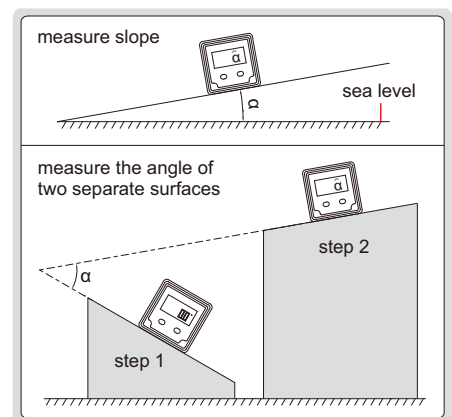

## DIGITAL LEVEL AND SLOPE METER

2179-360

- IP54 dust/waterproof
- Used as level and slope meter
- Aluminum frame
- Magnetic bottom with V-groove for shafts
- The sea level is permanently set inside the chip, zero setting is not needed when battery is replaced
- Buttons: ON/OFF, absolute and incremental measurement, keep the reading, buzzer alarm, unit (mm/m, %, in/ft), conversion, backlight
- Two AAA batteries, automatic power off

Code	Range	Resolution	Accuracy
2179-360	0-360° (90°x4)	0.05° (=0.873mm/m)	at 0° and 90°: ±0.1°; at others: ±0.2°

**DISPLAY FLIPS OVER WHEN THE BOTTOM FACES UP**

**WORKING TEMPERATURE -5°C ~ 50°C**

**BACKLIGHT**

## DIGITAL LEVEL AND SLOPE METER

**ABSOLUTE LEVEL**

**MAGNETIC BOTTOM**

2170-1

- Used as level and slope meter
- Aluminum frame
- Magnetic bottom
- The display flips over when the bottom faces up
- The backlight is on automatically when in use, and automatically off in 15 seconds after use
- The sea level is permanently set inside the chip, zero setting is not needed when battery is replaced
- Buttons: ON/OFF, ZERO, absolute and incremental measurement
- One AAA battery, automatic power off in 5 minutes

Code	Range	Resolution	Accuracy
2170-1	4x90°	0.1° (=1.745mm/m)	at 0° and 90°: ±0.1°; at others: ±0.2°