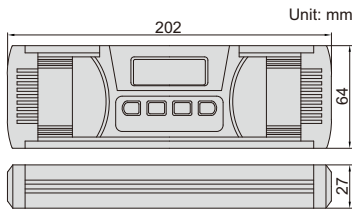

## DIGITAL LEVEL AND SLOPE METER

2175-360

- IP67 dust/waterproof
- Used as level and slope meter
- Aluminum frame, shock absorbing rubber end caps
- Magnetic bottom with V-groove for shafts
- The sea level is permanently set inside the chip, zero setting is not needed when batteries are replaced
- Buttons: ON/OFF, backlight/buzzer alarm, absolute and incremental measurement, unit (mm/m, %, °), HOLD (keep the reading)
- Three AAA batteries, automatic power off

Code	Range	Resolution	Accuracy
2175-360	0-360° (90°x4)	0.05° (=0.873mm/m)	at 0°: ±0.05°; at others: ±0.1°

**IP54**  
WATERPROOF

**ABSOLUTE LEVEL**

**BACKLIGHT**

**BUZZER ALARM AT 0° AND 90°**

**WORKING TEMPERATURE -5°C ~ 50°C**

## DIGITAL LEVEL AND SLOPE METER

2179-360

- IP54 dust/waterproof
- Used as level and slope meter
- Aluminum frame
- Magnetic bottom with V-groove for shafts
- The sea level is permanently set inside the chip, zero setting is not needed when battery is replaced
- Buttons: ON/OFF, absolute and incremental measurement, keep the reading, buzzer alarm, unit (mm/m, %, in/ft), conversion, backlight
- Two AAA batteries, automatic power off

## DIGITAL LEVEL AND SLOPE METER

**ABSOLUTE LEVEL**

**MAGNETIC BOTTOM**

2170-1

- Used as level and slope meter
- Aluminum frame
- Magnetic bottom
- The display flips over when the bottom faces up
- The backlight is on automatically when in use, and automatically off in 15 seconds after use
- The sea level is permanently set inside the chip, zero setting is not needed when battery is replaced
- Buttons: ON/OFF, ZERO, absolute and incremental measurement
- One AAA battery, automatic power off in 5 minutes